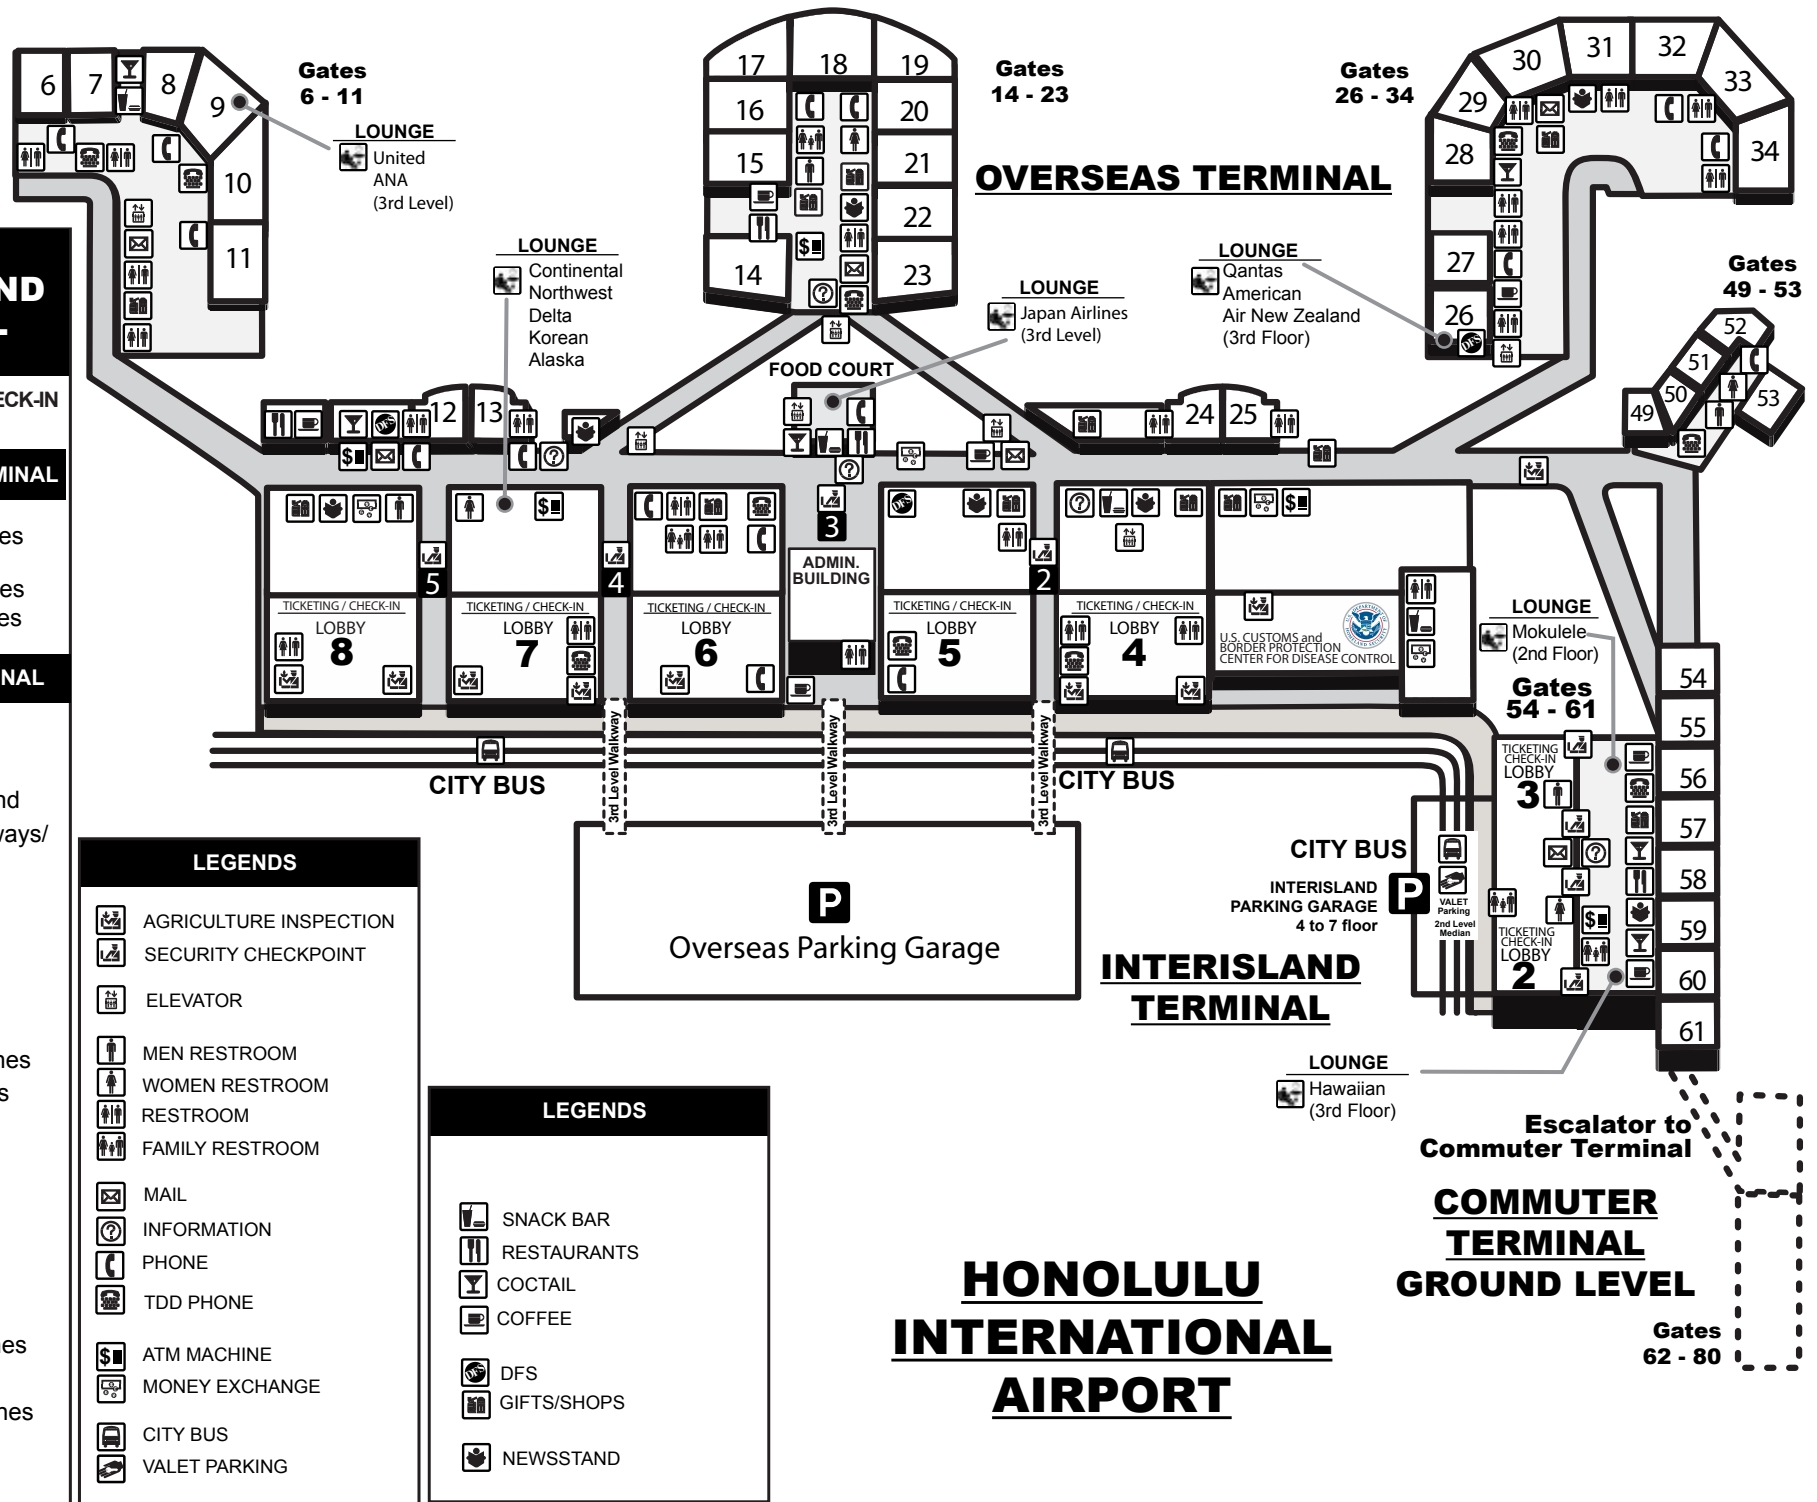

2 SECOND LEVEL

LOBBY / TICKET / CHECK-IN COUNTERS

INTERISLAND TERMINAL

- 2** Hawaiian Airlines
- 3** Hawaiian Airlines
Mokulele Airlines

OVERSEAS TERMINAL

- 4** Alaska Airlines
Air Canada
Air New Zealand
All Nippon Airways/
Air Japan
Air Pacific
China Airlines
Delta Air lines
Jetstar
Korean Air
Philippine Airlines
Qantas Airways
Westjet

- 5** Japan Airlines/
JAL ways

- 6** Omni Air Intl.
US Airways

- 7** American Airlines
Continental
Northwest Airlines

- 8** United Airlines

LEGENDS

- AGRICULTURE INSPECTION
- SECURITY CHECKPOINT
- ELEVATOR
- MEN RESTROOM
- WOMEN RESTROOM
- RESTROOM
- FAMILY RESTROOM
- MAIL
- INFORMATION
- PHONE
- TDD PHONE
- ATM MACHINE
- MONEY EXCHANGE
- CITY BUS
- VALET PARKING

LEGENDS

- SNACK BAR
- RESTAURANTS
- COCTAIL
- COFFEE
- DFS
- GIFTS/SHOPS
- NEWSSTAND

HONOLULU INTERNATIONAL AIRPORT

Escalator to
Commuter Terminal

COMMUTER TERMINAL

Gates 62 - 80